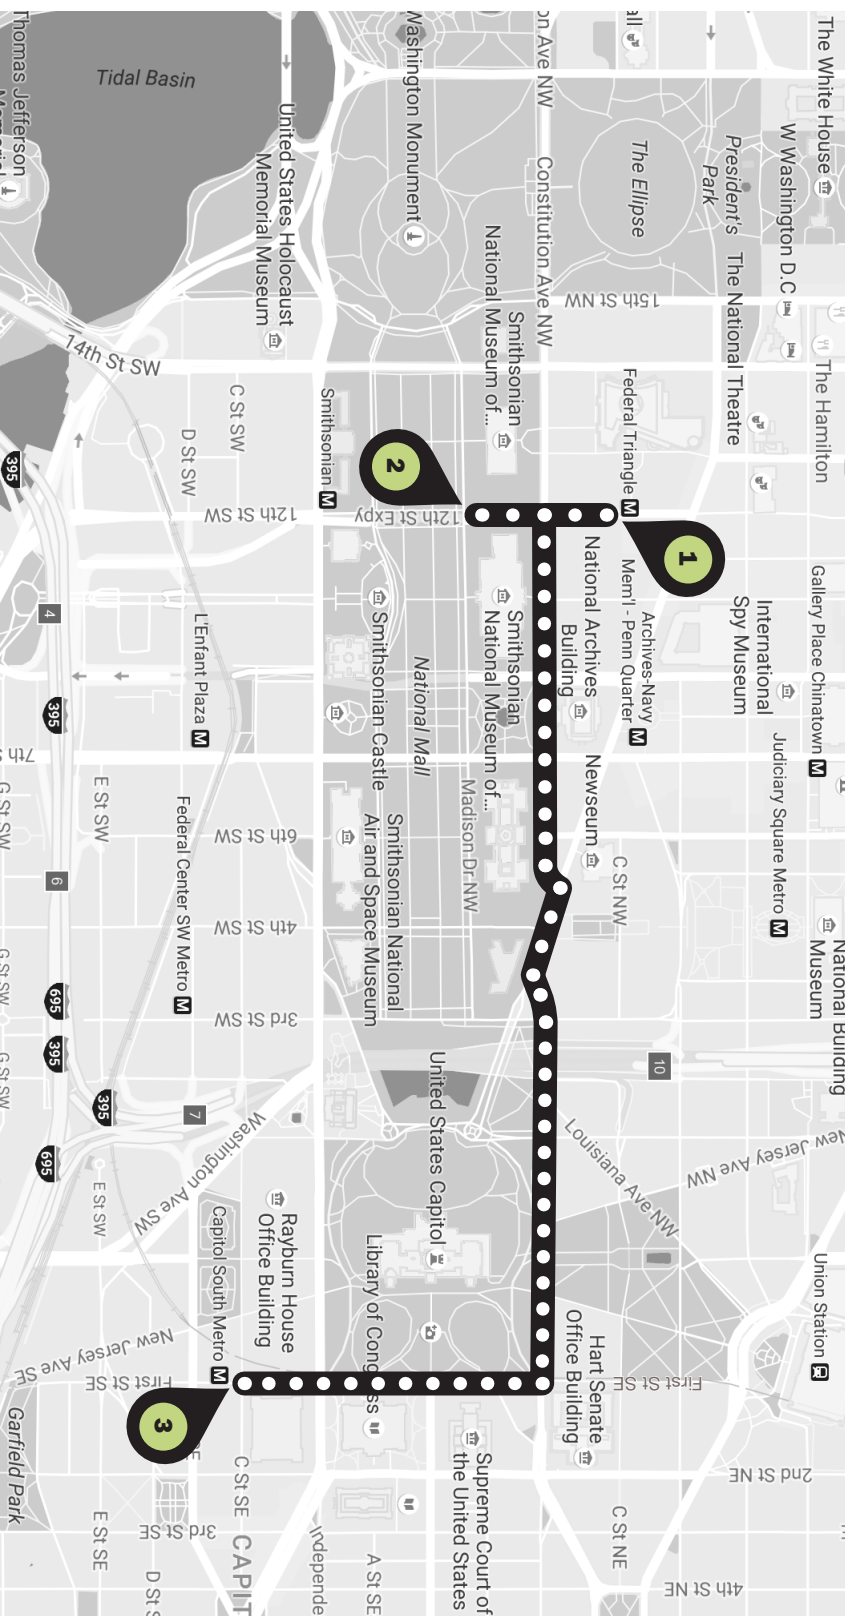

March for Life Schedule and Directions

Jan. 18, 2019

9:00 a.m. Divine Service at The Westin Arlington Gateway Hotel in Arlington, Va.

10:30 a.m. Depart the Westin Hotel for the march (see map on back).

- From the Westin, turn right out of the lobby onto N. Vermont St.
- Turn right on Fairfax Drive to the Metro stop at Ballston MU Metro Station.
- Go down the left escalator to the train platform for the Orange line toward New Carrollton.
- Get off at the Federal Triangle Metro stop. Follow the green umbrellas.
- From the Federal Triangle Metro stop, walk south down 12th St. to Constitution Ave.
- Cross Constitution.
- The LCMS will gather at the corner of 12th and Madison Dr. (behind the National Museum of American History). Look for the green umbrellas, green hats and *Eyes of Life* signs.

3:00 p.m. Listen to speeches at the U.S. Supreme Court.

3:30 p.m. Depart the march for the Westin Hotel

- Walk south on 1st St. to the South Capitol Metro Stop.
- Get on the Orange line to the Ballston Metro station (ends in Vienna) to return to the The Westin Arlington Gateway in Arlington, Va.

Directions to the March for Life

Map data ©2016 Google

1

Go to the Gathering Area

- From the Federal Triangle Metro Station, walk south along 12th St SW and cross Constitution Ave to arrive at the National Mall
- The LCMS will gather at the corner of 12th and Madison (behind the National Museum of American History). Look for the green umbrellas.

2

March for Life Route

- From the Gathering Area, turn north on 12th St. and then east on Constitution Ave
- Make slight right onto Pennsylvania Ave and then back onto Constitution Ave
- Turn right onto 1st St NE
- Arrive at Supreme Court