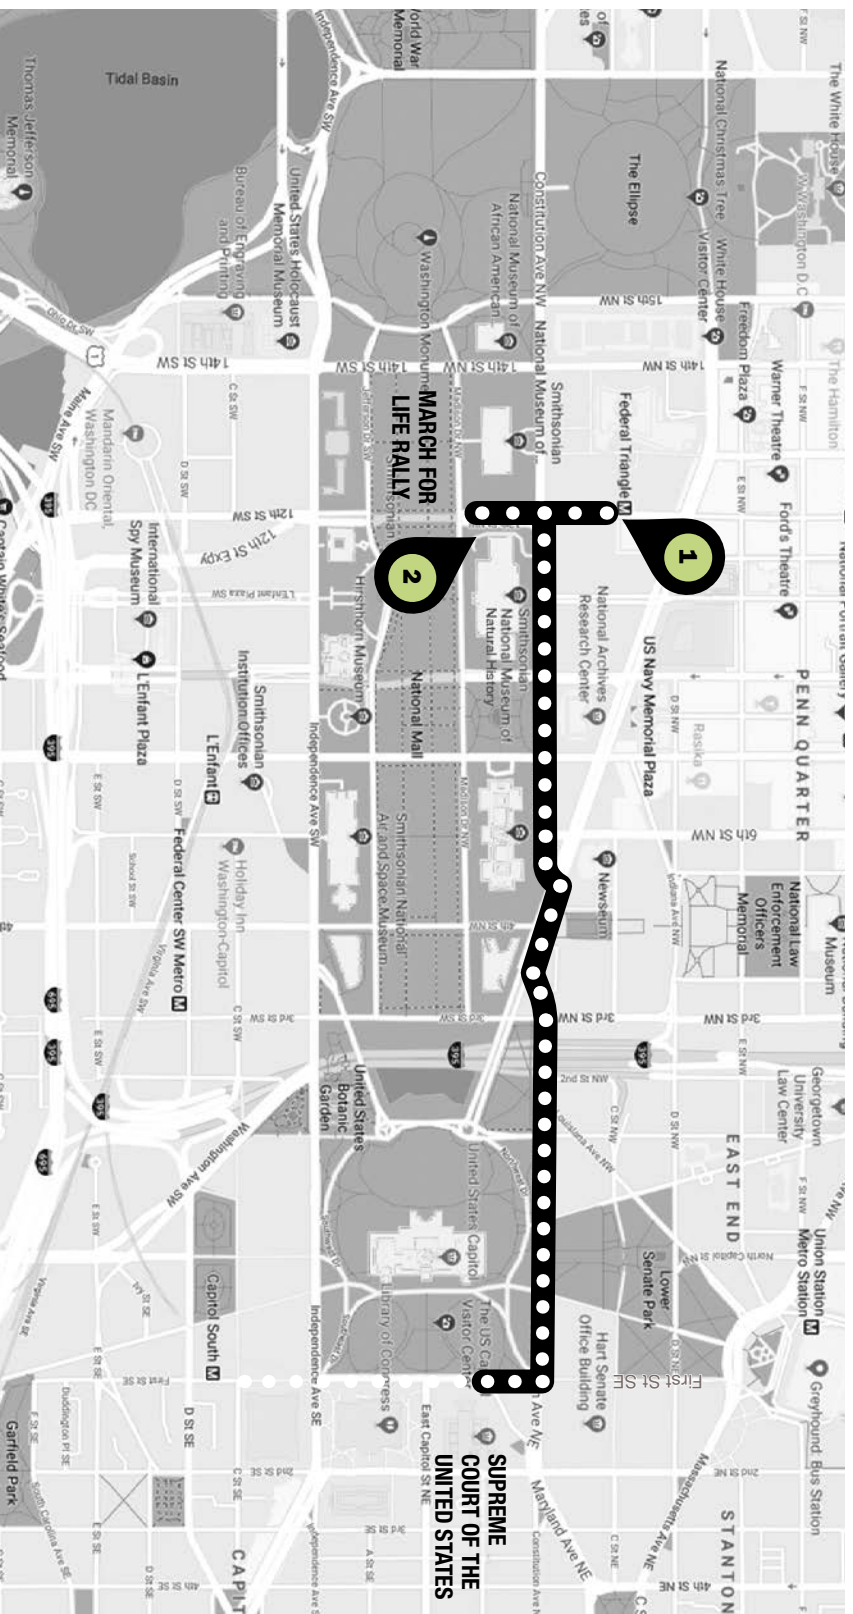

Directions to the March for Life

Map data ©2019 Google

1 Getting there

- If using the Metro, take it to Federal Triangle Metro Station
- Travel from this station, walking south along 12th St. and crossing Constitution Ave., to arrive at National Mall

2 Go to the Gathering Area

- The LCMS will gather at the corner of 12th and Madison (behind the National Museum of Natural History). Look for our contingent wearing green hats on the east side of 12th. **This is a different location from past years.**
- The March for Life Rally takes place on the National Mall across the street from our gathering area.

March for Life Schedule

- **11:00 a.m.** The LCMS will start gathering at 12th St. and Madison to prepare for the march with prayers and hymns.
- **12:00 p.m.** March for Life Rally Program
- **1:00 p.m.** March for Life begins. The LCMS will join the march as it passes by our gathering location. The route follows Constitution Ave. and turns right onto 1st St. NE, arriving at the U.S. Supreme Court.